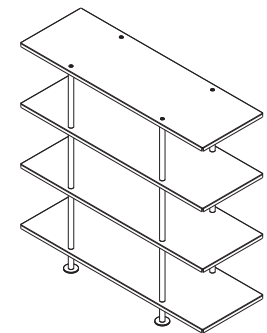

Size :	2nd	W1200 D400 H465	¥121,000 (¥110,000)
	3rd	W1200 D400 H810	¥159,500 (¥145,000)
	4th	W1200 D400 H1155	¥198,000 (¥180,000)
メッキ仕上げ (TC) :	2nd		¥143,000 (¥130,000)
	3rd		¥187,000 (¥170,000)
	4th		¥253,000 (¥230,000)

Material : Steel

Colors : Steel