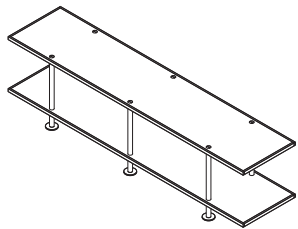

Size : W900 D450 H350  
Price : ¥113,300 (¥103,000)

CTB-03

Center table

Size : W600 D600 H350  
Price : ¥107,800 (¥98,000)

SLF-03

Shelf

Size :  
2nd W1800 D400 H465 ¥174,900 (¥159,000)  
3rd W1800 D400 H810 ¥261,800 (¥238,000)  
4th W1800 D400 H1155 ¥350,900 (¥319,000)