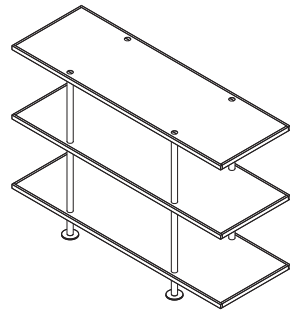

SLF-01

Shelf

Size : 2nd W1200 D400 H465 ¥143,000 (¥130,000)
3rd W1200 D400 H810 ¥209,000 (¥190,000)
4th W1200 D400 H1155 ¥275,000 (¥250,000)

Material : Color MDF / Hinoki / Steel

Colors : Steel   MDF
● BK ● LG ● IG ● SD   ● BK ● GY ● BL ● GR ● NT