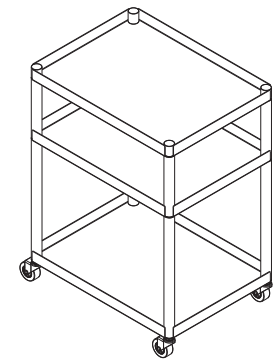

DSK-01

Desk

Size : W1200 D600 H730
 Material : Color MDF / Hinoki / Steel
 Price : ¥170,500 (¥155,000)

- Colors : Steel
- BK
 - LG
 - IG
 - SD
 - BK
 - GY
 - BL
 - GR
 - NT
- MDF

WGN-01

Wagon

Size :	2nd	W480 D330 H450	¥69,300 (¥63,000)
	3rd	W480 D330 H626	¥99,000 (¥90,000)
	4th	W480 D330 H626	¥165,000 (¥150,000)