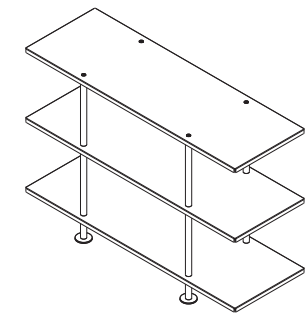

Size :	2nd	W1200 D400 H465	¥121,000 (¥110,000)
	3rd	W1200 D400 H810	¥159,500 (¥145,000)
	4th	W1200 D400 H1155	¥198,000 (¥180,000)

メッキ仕上げ (TC) :	2nd	¥143,000 (¥130,000)
	3rd	¥187,000 (¥170,000)
	4th	¥253,000 (¥230,000)

Material : Steel

Colors : Steel