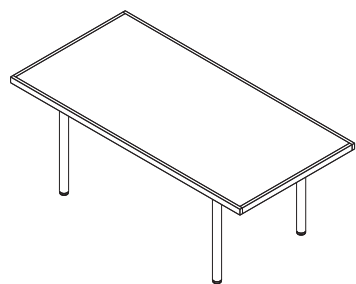

メッキ仕上げ (TC) :	2nd	¥143,000 (¥130,000)
	3rd	¥187,000 (¥170,000)
	4th	¥253,000 (¥230,000)

Material : Steel

Colors : Steel

CTB-02

Center table

Size : W900 D450 H350
Price : ¥113,300 (¥103,000)

CTB-03

Center table

Size : W600 D600 H350
Price : ¥107,800 (¥98,000)

SLF-03

Shelf

Size :	2nd	W1800 D400 H465	¥174,900 (¥159,000)
	3rd	W1800 D400 H810	¥261,800 (¥238,000)
	4th	W1800 D400 H1155	¥350,900 (¥319,000)

Material : Color MDF / Hinoki / Steel