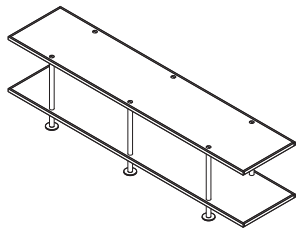

Material : Steel

Colors : Steel

CTB-02

Center table

Size : W900 D450 H350
Price : ¥113,300 (¥103,000)

CTB-03

Center table

Size : W600 D600 H350
Price : ¥107,800 (¥98,000)

SLF-03

Shelf

| | | | |
|--------|-----|------------------|---------------------|
| Size : | 2nd | W1800 D400 H465 | ¥174,900 (¥159,000) |
| | 3rd | W1800 D400 H810 | ¥261,800 (¥238,000) |
| | 4th | W1800 D400 H1155 | ¥350,900 (¥319,000) |