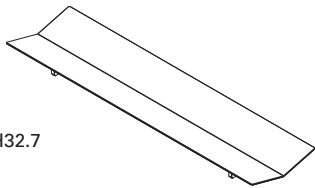

BKE-02

Size : W116 D116 H210  
 Material : Steel  
 Price : ¥9,460 (¥8,600)  
 Colors :  
 BK LG IG BR

Bookend

CBB-01

Size : W210 D116 H116  
 Material : Steel  
 Price : ¥10,450 (¥9,500)  
 Colors :  
 BK LG IG

Cable box

TRY-01

Size : W450 D116.5 H32.7  
 Material : Steel  
 Price : ¥11,000 (¥10,000)  
 Colors :  
 ● BK ● LG ● IG ● NV ● RR

TRY-02

Tray

Size : W225 D116.5 H32.7  
 Material : Steel  
 Price : ¥9,900 (¥9,000)  
 Colors :  
 ● BK ● LG ● IG ● LB ● CM