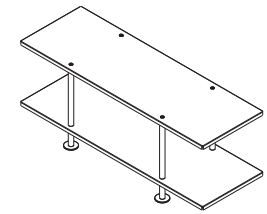

Size :	2nd	W1200 D400 H465	¥121,000 (¥110,000)
	3rd	W1200 D400 H810	¥159,500 (¥145,000)
	4th	W1200 D400 H1155	¥198,000 (¥180,000)
メッキ仕上げ (TC) :	2nd		¥143,000 (¥130,000)
	3rd		¥187,000 (¥170,000)
	4th		¥253,000 (¥230,000)

Material : Steel

Colors : Steel