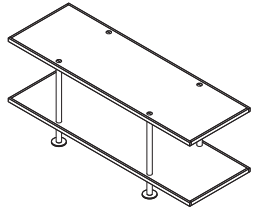

SLF-01

Shelf