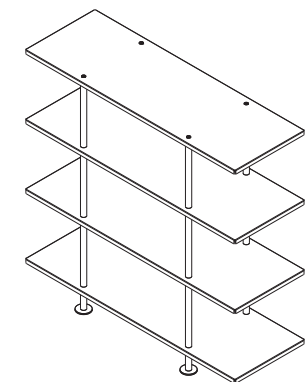

Size :	2nd	W1200 D400 H465	¥121,000 (¥110,000)
	3rd	W1200 D400 H810	¥159,500 (¥145,000)
	4th	W1200 D400 H1155	¥198,000 (¥180,000)

メッキ仕上げ (TC) :	2nd	¥143,000 (¥130,000)
	3rd	¥187,000 (¥170,000)
	4th	¥253,000 (¥230,000)

Material : Steel

Colors : Steel