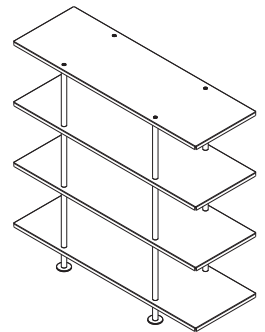

Table

Size : W1500 D750 H730  
Price : ¥198,000 (¥180,000)

TBL-02

Counter table

Size : W1500 D750 H1000  
Price : ¥198,000 (¥180,000)

Material : Color MDF / Hinoki / Steel

Colors : Steel      MDF

							
BK	LG	IG	BK	GY	BL	GR	NT

SLF-01

Shelf

Size :  
 2nd W1200 D400 H465 ¥143,000 (¥130,000)  
 3rd W1200 D400 H810 ¥209,000 (¥190,000)  
 4th W1200 D400 H1155 ¥275,000 (¥250,000)

Material : Color MDF / Hinoki / Steel

Colors : Steel      MDF

							
BK	LG	IG	BK	GY	BL	GR	NT

SLF-02

Shelf

Size :	2nd	W1200 D400 H465	¥121,000 (¥110,000)
	3rd	W1200 D400 H810	¥159,500 (¥145,000)
	4th	W1200 D400 H1155	¥198,000 (¥180,000)

Material : Steel

Colors : Steel