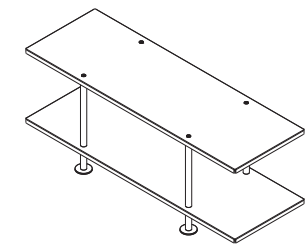

Size :	2nd	W1200 D400 H465	¥121,000 (¥110,000)
	3rd	W1200 D400 H810	¥159,500 (¥145,000)
	4th	W1200 D400 H1155	¥198,000 (¥180,000)

メッキ仕上げ (TC) :	2nd	¥143,000 (¥130,000)
	3rd	¥187,000 (¥170,000)
	4th	¥253,000 (¥230,000)

Material : Steel

Colors : Steel