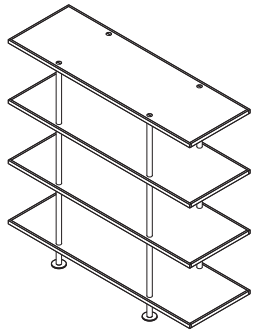

Table

Size : W1500 D750 H730  
Price : ¥198,000 (¥180,000)

TBL-02

Counter table

Size : W1500 D750 H1000  
Price : ¥198,000 (¥180,000)

Material : Color MDF / Hinoki / Steel

Colors : Steel      MDF

							
BK	LG	IG	BK	GY	BL	GR	NT

SLF-01

Shelf

Size :  
 2nd W1200 D400 H465 ¥143,000 (¥130,000)  
 3rd W1200 D400 H810 ¥209,000 (¥190,000)  
 4th W1200 D400 H1155 ¥275,000 (¥250,000)

Material : Color MDF / Hinoki / Steel

Colors : Steel      MDF