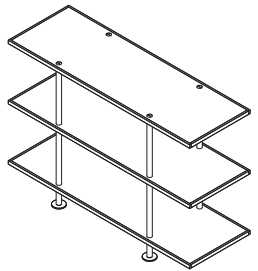

Table

Size : W1500 D750 H730  
Price : ¥198,000 (¥180,000)

TBL-02

Counter table

Size : W1500 D750 H1000  
Price : ¥198,000 (¥180,000)

Material : Color MDF / Hinoki / Steel

Colors : Steel      MDF

							
BK	LG	IG	BK	GY	BL	GR	NT

SLF-01

Shelf

Size :  
 2nd W1200 D400 H465 ¥143,000 (¥130,000)  
 3rd W1200 D400 H810 ¥209,000 (¥190,000)  
 4th W1200 D400 H1155 ¥275,000 (¥250,000)

Material : Color MDF / Hinoki / Steel

Colors : Steel      MDF