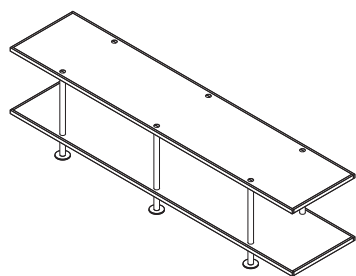

Size : W600 D600 H350
Price : ¥107,800 (¥98,000)

SLF-03

Shelf

Size :	2nd	W1800 D400 H465	¥174,900 (¥159,000)
	3rd	W1800 D400 H810	¥261,800 (¥238,000)
	4th	W1800 D400 H1155	¥350,900 (¥319,000)

Material : Color MDF / Hinoki / Steel