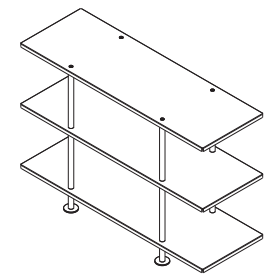

Size :	2nd	W1200 D400 H465	¥121,000 (¥110,000)
	3rd	W1200 D400 H810	¥159,500 (¥145,000)
	4th	W1200 D400 H1155	¥198,000 (¥180,000)
メッキ仕上げ (TC) :	2nd		¥143,000 (¥130,000)
	3rd		¥187,000 (¥170,000)
	4th		¥253,000 (¥230,000)

Material : Steel

Colors : Steel