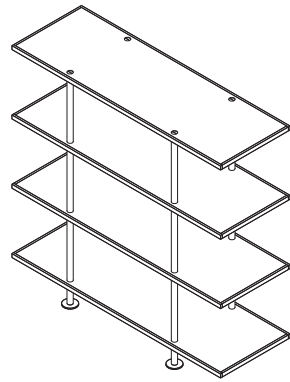

SLF-01

Shelf

Size : 2nd W1200 D400 H465 ¥143,000 (¥130,000)
3rd W1200 D400 H810 ¥209,000 (¥190,000)
4th W1200 D400 H1155 ¥275,000 (¥250,000)

Material : Color MDF / Hinoki / Steel

Colors : Steel   MDF
● BK ● LG ● IG ● SD   ● BK ● GY ● BL ● GR ● NT