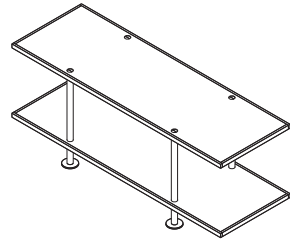

SLF-01

Shelf

Size : 2nd W1200 D400 H465 ¥143,000 (¥130,000)
3rd W1200 D400 H810 ¥209,000 (¥190,000)
4th W1200 D400 H1155 ¥275,000 (¥250,000)

Material : Color MDF / Hinoki / Steel

Colors : Steel   MDF
● BK ● LG ● IG ● SD   ● BK ● GY ● BL ● GR ● NT