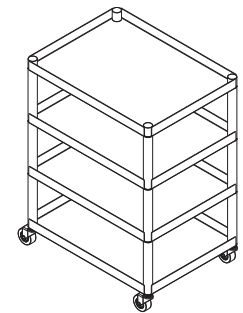

Size :	2nd W480 D330 H450	¥69,300 (¥63,000)
	3rd W480 D330 H626	¥99,000 (¥90,000)
	4th W480 D330 H626	¥165,000 (¥150,000)

Material : Steel

Colors : Steel