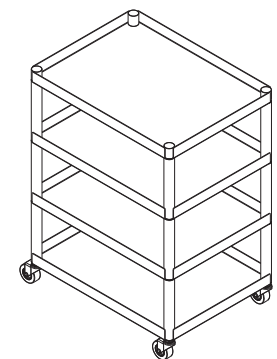

DSK-01

Desk

Size : W1200 D600 H730
 Material : Color MDF / Hinoki / Steel
 Price : ¥170,500 (¥155,000)

- Colors : Steel
- BK
 - LG
 - IG
 - SD
 - BK
 - GY
 - BL
 - GR
 - NT
- MDF

WGN-01

Wagon

Size :	2nd	W480 D330 H450	¥69,300 (¥63,000)
	3rd	W480 D330 H626	¥99,000 (¥90,000)
	4th	W480 D330 H626	¥165,000 (¥150,000)