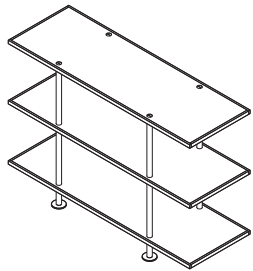

Material : Steel
Colors : Steel

SLF-01

Shelf

Size : 2nd W1200 D400 H465 ¥143,000 (¥130,000)
 3rd W1200 D400 H810 ¥209,000 (¥190,000)
 4th W1200 D400 H1155 ¥275,000 (¥250,000)

Material : Color MDF / Hinoki / Steel