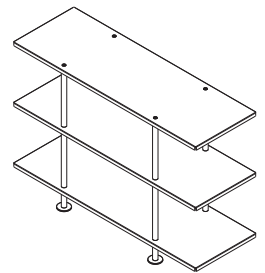

SLF-01

Shelf

Size :  
 2nd W1200 D400 H465 ¥143,000 (¥130,000)  
 3rd W1200 D400 H810 ¥209,000 (¥190,000)  
 4th W1200 D400 H1155 ¥275,000 (¥250,000)

Material : Color MDF / Hinoki / Steel

Colors : Steel      MDF

							
BK	LG	IG	BK	GY	BL	GR	NT

SLF-02

Shelf

Size :	2nd	W1200 D400 H465	¥121,000 (¥110,000)
	3rd	W1200 D400 H810	¥159,500 (¥145,000)
	4th	W1200 D400 H1155	¥198,000 (¥180,000)

Material : Steel

Colors : Steel