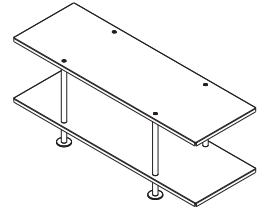

SLF-01

Shelf

Size :  
 2nd W1200 D400 H465 ¥143,000 (¥130,000)  
 3rd W1200 D400 H810 ¥209,000 (¥190,000)  
 4th W1200 D400 H1155 ¥275,000 (¥250,000)

Material : Color MDF / Hinoki / Steel

Colors : Steel      MDF

							
BK	LG	IG	BK	GY	BL	GR	NT

SLF-02

Shelf

Size :	2nd	W1200 D400 H465	¥121,000 (¥110,000)
	3rd	W1200 D400 H810	¥159,500 (¥145,000)
	4th	W1200 D400 H1155	¥198,000 (¥180,000)

Material : Steel

Colors : Steel